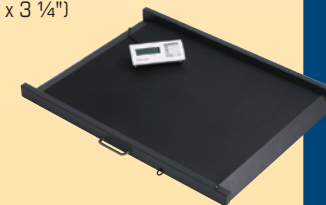

MS 4201

Adult Scale - Extra-Large Platform - Hand Rail

- ✓ Switch from kg to lb at the press of a button
 - ✓ Useable dimensions: 46 x 46 cm (18 x 18")
 - Overall dimensions: 55 x 55 cm (21 5/8 x 21 5/8")
 - ✓ Hand rail height: 92 cm (36 1/4")
 - ✓ Integrated BMI feature (Body Mass Index)
 - ✓ Two Tare function (regular and keyboard Tare)
 - ✓ Hold function
 - ✓ Powered by 6 AAA batteries or adapter
- Capacity: 300 kg / 660 lb
Graduation: 100 g / 0.2 lb

MS 2500

Adult Professional Care Scale

- ✓ Base: 31 x 32.5 x 6 cm (12 1/8 x 12 3/4 x 2 3/8")
 - ✓ Switch from kg to lb at the press of a button
 - ✓ Integrated BMI feature (Body Mass Index)
 - ✓ Tare function
 - ✓ Hold function
 - ✓ Reversible display
 - ✓ Powered by 6 AA batteries or adapter
- Capacity: 200 kg x 440 lb
Graduation: 50 g x 0.1 lb

MS 4202L

Wheel Chair Scale - Large Platform

- ✓ Switch from kg to lb at the press of a button
 - ✓ Useable dimensions: 74 x 91 x 5 cm (29 x 36 x 2")
 - Overall dimensions: 83 x 115 x 8 cm (33 x 45 1/4 x 3 1/4")
 - ✓ Wall mount display
 - ✓ Integrated BMI feature (Body Mass Index)
 - ✓ Two Tare function (regular and keyboard Tare)
 - ✓ Hold function
 - ✓ Moving wheels & handle
 - ✓ Powered by 6 AAA batteries or adapter
 - ✓ Optional tower for indicator
- Capacity: 600 kg / 1320 lb
Graduation: 200 g / 0.5 lb